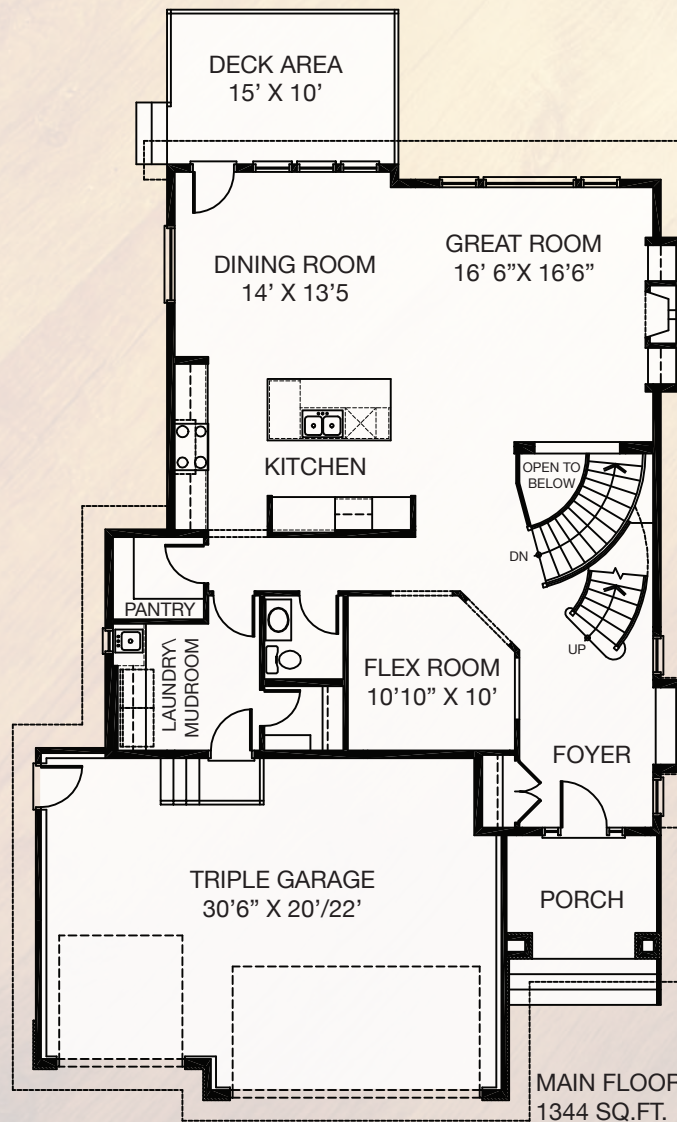

(100 -10TGA)

WWW.AUGUSTAFINEHOMES.COM

THE

Norman

2759 SQ.FT.
TWO-STORY

Quality is our Obsession

MAIN FLOOR
1344 SQ.FT.

UPPER FLOOR
1415 SQ.FT.

40'6" WIDTH
60'6" DEPTH

(100 -10TGA)

WWW.AUGUSTAFINEHOMES.COM

THE *Norman*

2759 SQ.FT.
TWO-STOREY

Quality is our Obsession