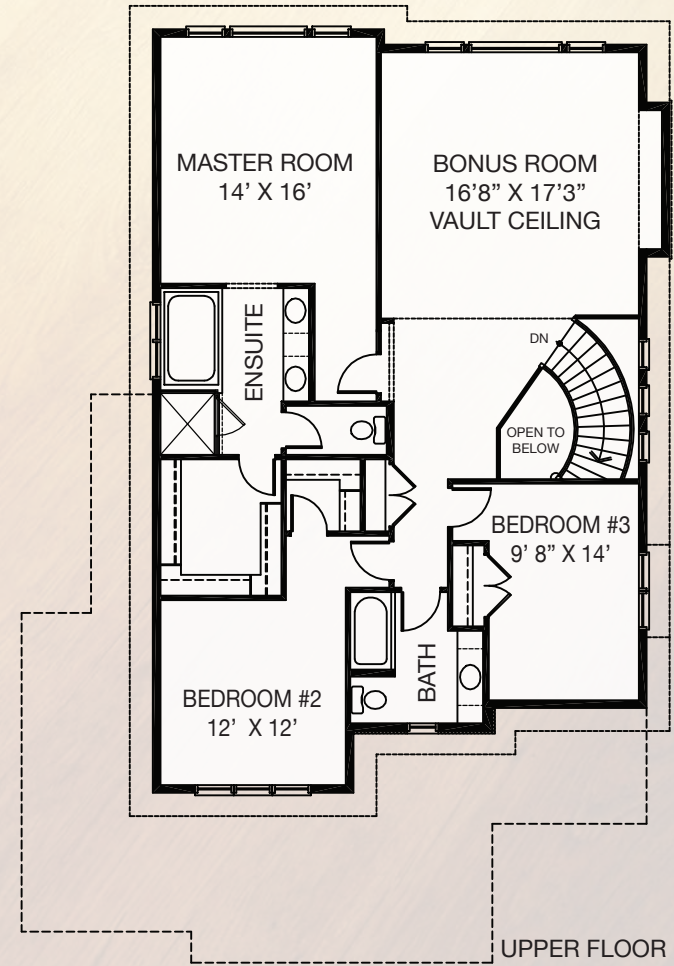

(100 -10TGA)

WWW.AUGUSTAFINEHOMES.COM

THE

Norman

2759 SQ.FT.
TWO-STORY

Quality is our Obsession

MAIN FLOOR
1344 SQ.FT.

UPPER FLOOR
1415 SQ.FT.

40'6" WIDTH
60'6" DEPTH

(100 -10TGA)

WWW.AUGUSTAFINEHOMES.COM

THE *Norman*

2759 SQ.FT.
TWO-STOREY

Quality is our Obsession